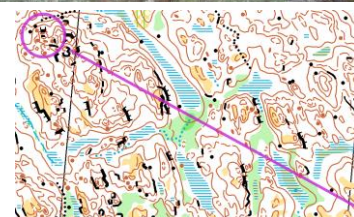

Finspong training camp

Arrange your training camp in the nice Finspång terrain

- ☺ *Technical trainings*
- ☺ *Large forest areas*

1. Long distance Torstorp

Long distance course from the Finspångs SOK club house.
Courses from 7 to 20 km. Only full difficulty level.

2. Controls at the club house, Torstorp

Also with easier controls for youths.

3. Relay training Falla

Courses from 4 to 8 km.
Also with easier courses for youths.

4. Night training Axhult

Courses from 4 to 8 km.
Challenging courses and terrain. Only full difficulty level.