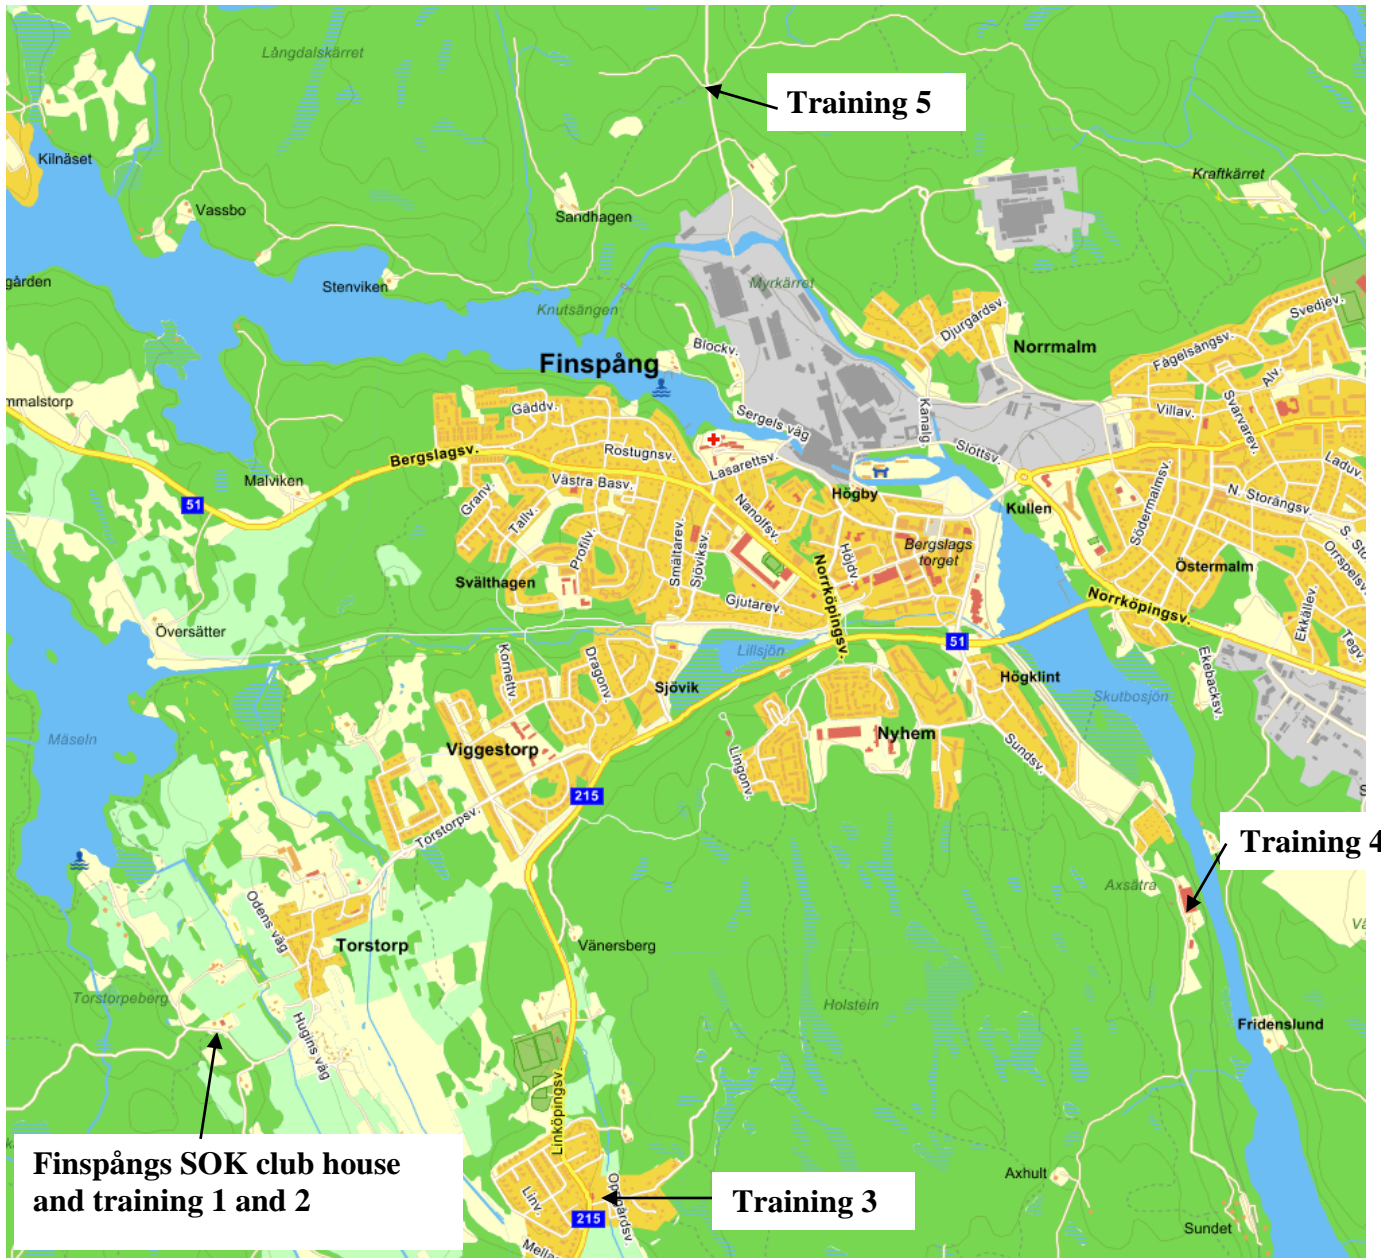

Vägbeskrivning

Finspångs SOK club house
and training 1 and 2

Training 3

Training 4

Training 5