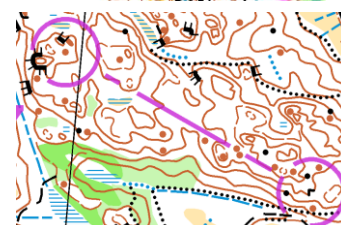

Finspong training camp

Arrange your training camp in the nice Finspång terrain

- ☺ *Technical trainings*
- ☺ *Large forest areas*

1. Long distance Torstorp

Long distance course from the Finspångs SOK club house.
Courses from 7 to 20 km. Only full difficulty level.

2. Controls at the club house, Torstorp

Also with easier controls for youths.

3. Relay training Falla

Courses from 4 to 8 km.
Also with easier courses for youths.

4. Night training Axhult

Courses from 4 to 8 km.
Challenging courses and terrain. Only full difficulty level.

5. Contour only Stenstorp

Detailed and hilly terrain.

All controls are marked with reflecting rods and red/white stripes.
All areas are open from 2021-11-13 to 2022-08-14.

Info and map purchasing:

Olle Lindman, e-mail: olle.lindman@bahnhof.se tele: +46727156109. Address:
Mellangrindsv. 32D 612 37 Finspång. Map with controls: 50 SEK. If you print yourself: 40 SEK.