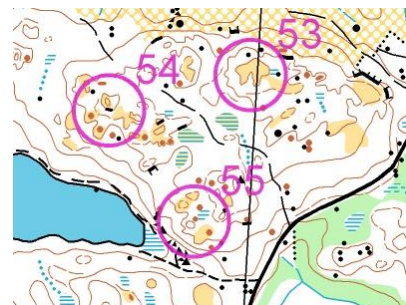

Finspong training camp!

**Arrange your training camp in the nice Finspång terrain!
Comfortable accommodation in the large clubhouse!
Prepare for O-ringen 2019!**

1. Controls at a large area around the clubhouse.

120 controls marked with reflecting rods and red/white stripes.
A large area with the clubhouse in the middle. Terrain from Swedish League competitions both in the west and in the east.
Course setter: Olle Lindman.